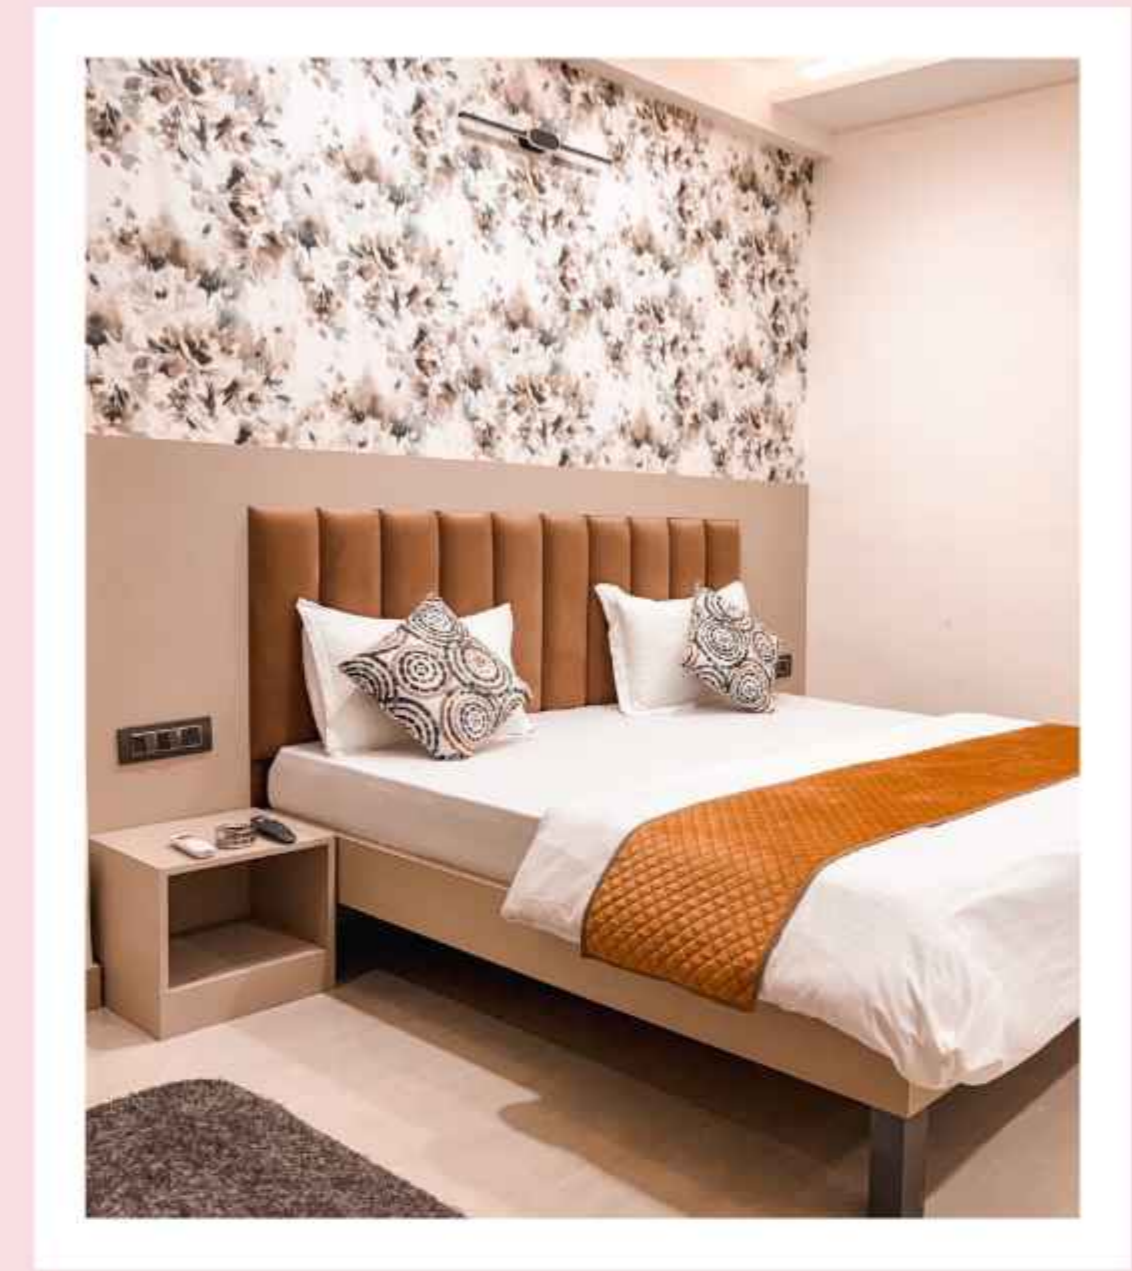

Rosé Bliss

Luxury Suite Bedroom in Homestay

King Bed |

Ensuite Bathroom |

Upto 4 Guests

Amenities

 High Speed Wi Fi

 Ensuite Hygienic Bathroom

 Hot Water Kettle

 Smart TV

 Fresh Bathing & Hand Towels

 2 Complimentary Mineral Water Bottles

 Daily Housekeeping

 Shampoo, Bodywash & Handwash

 Breakfast Facility Available

 24x7 Caretaker