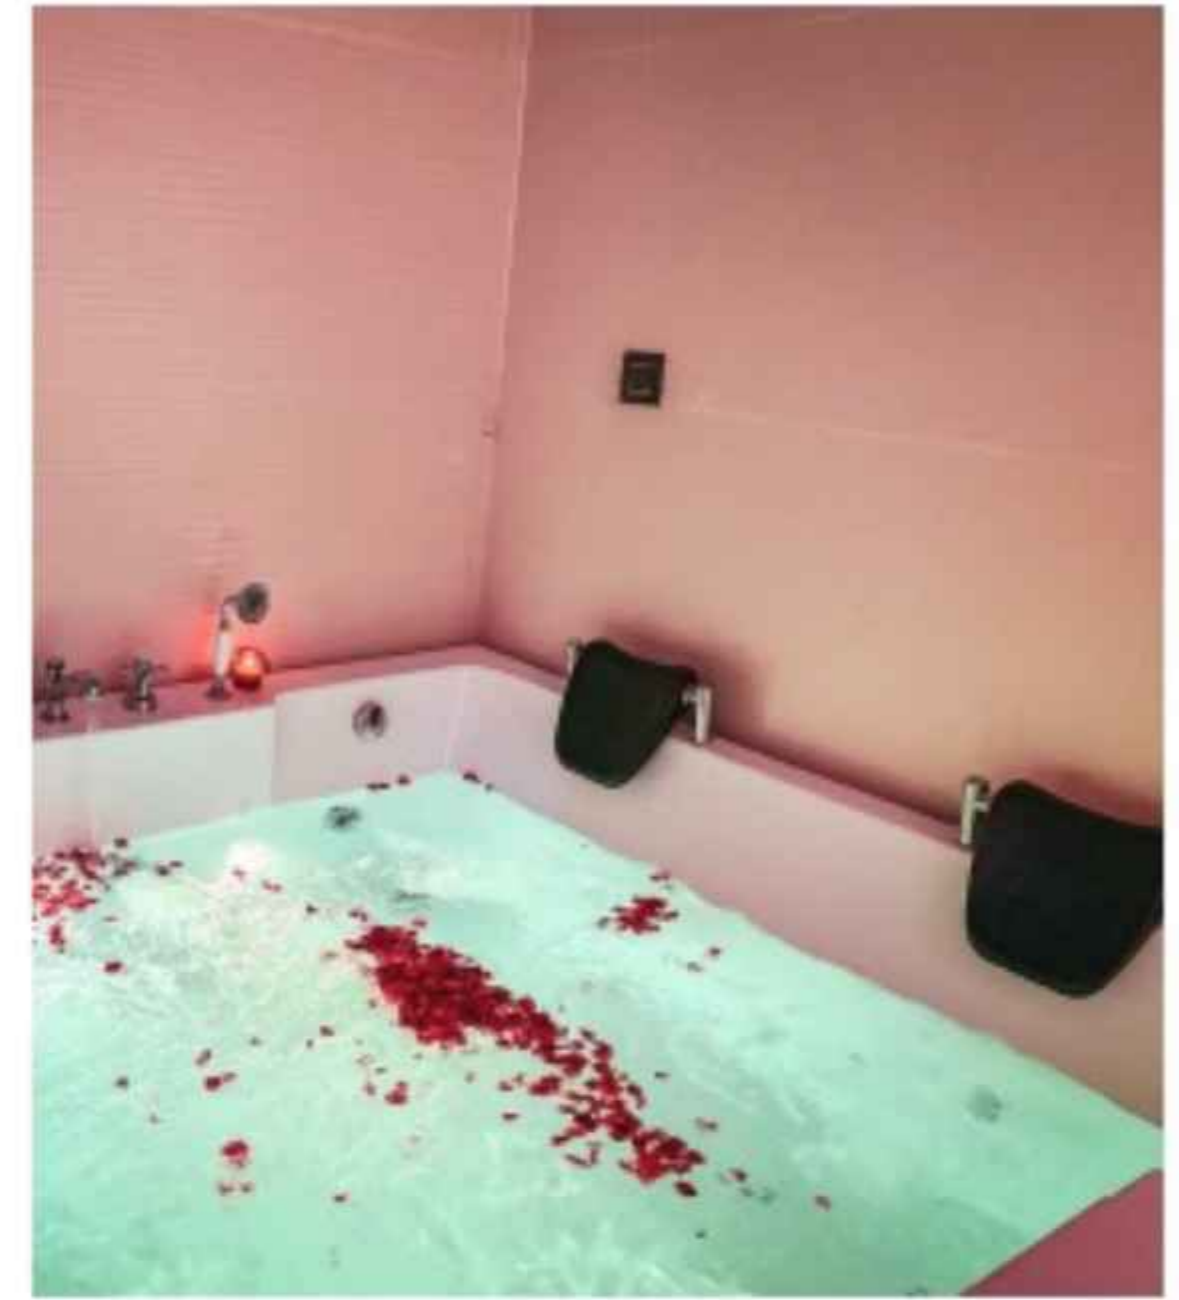

Rosé Jacuzzi Suite

Luxury 1 BHK Suite with Jacuzzi

1 Bedroom |

Living & Dining Room |

2-4 Guests |

22 Godam, Jaipur

Amenities

- | | | |
|---|--|---|
|  High Speed Wi Fi |  Large Jacuzzi |  Hot Water Kettle |
|  Smart TV |  Fresh Bathing & Hand Towels |  2 Complimentary Mineral Water Bottles |
|  Daily Housekeeping |  Shampoo, Bodywash & Handwash |  Breakfast Facility Available |
|  24x7 Caretaker |  Fully Functional Kitchen | |